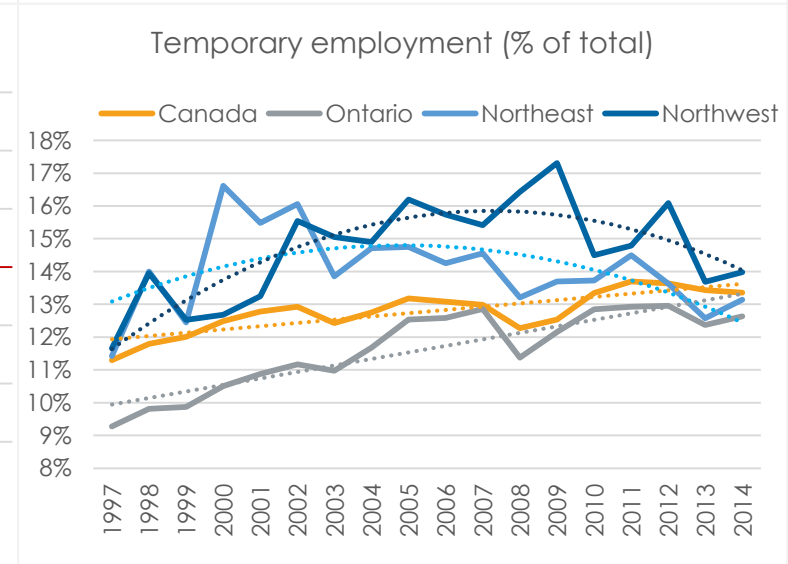

A few other examples...

Source: Author's calculations based on several sources.