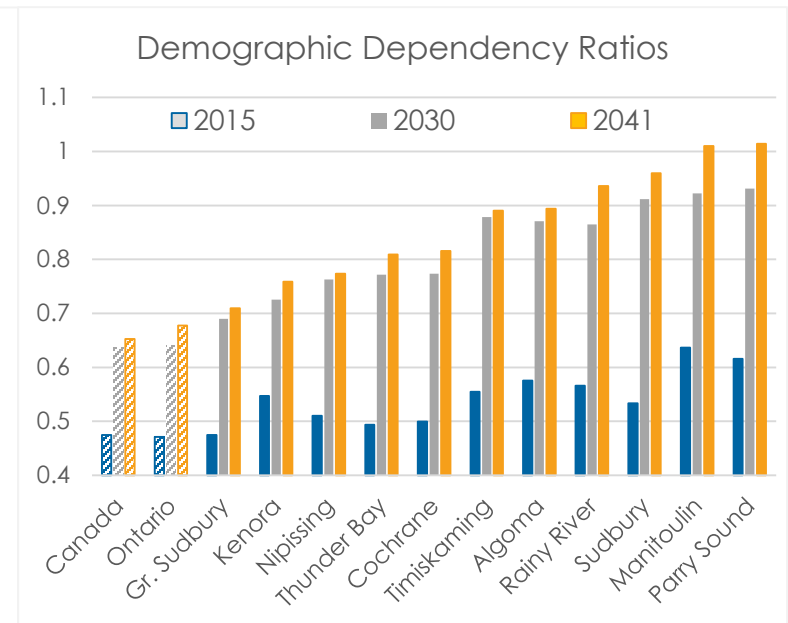

A few other examples...

Source: Author's calculations based on several sources.