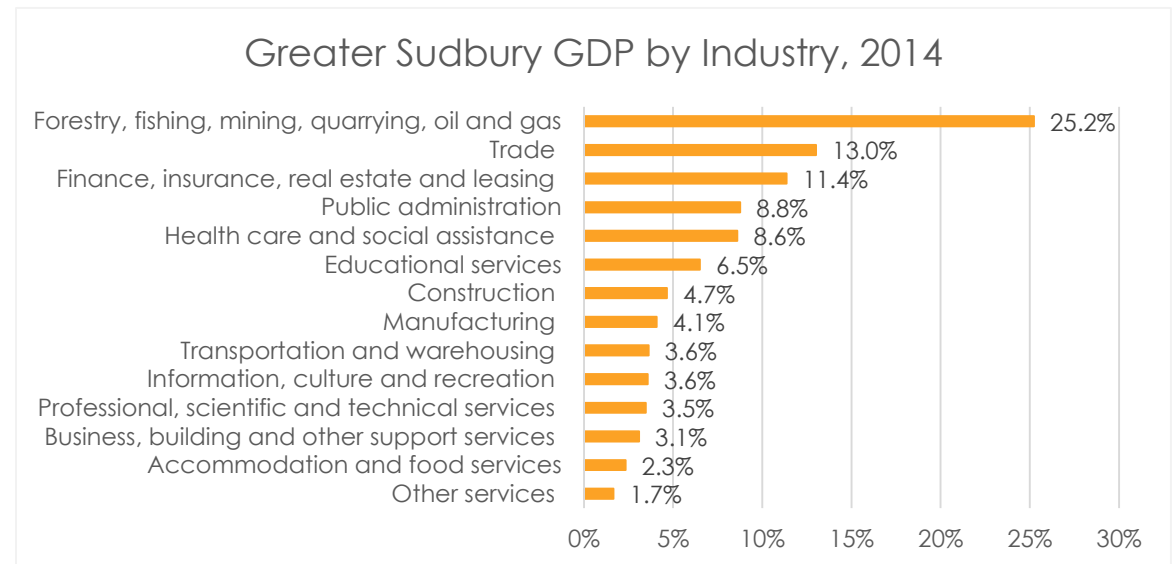

Northern Growth – Regional and district level economic measures

1. Governance
2. Regional GDP
3. Population
4. Migration
5. Dependency
6. Labour
7. Education
8. Human Capital & Productivity
9. Entrepreneurship & Innovation
10. Trade