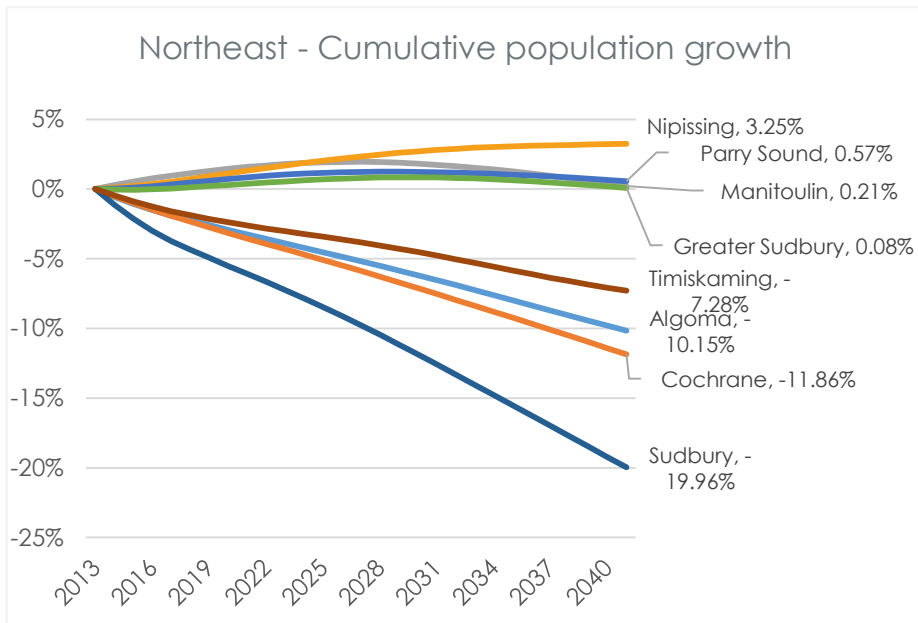

A few other examples...

Source: Author's calculations based on several sources.