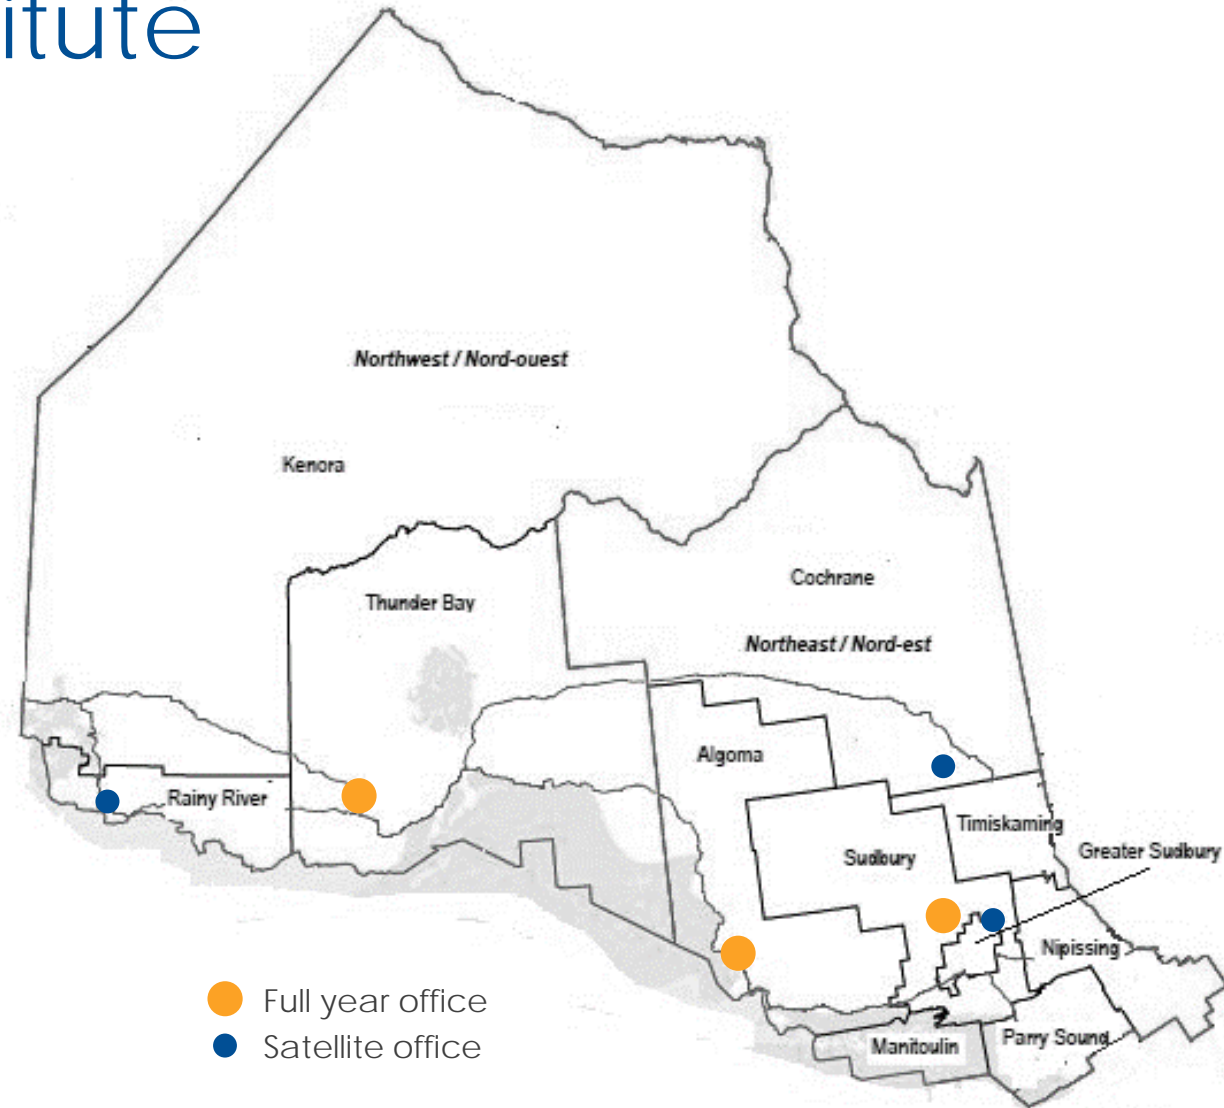

About Northern Policy Institute

Our Region

Northern Ontario consists of (Census, 2011):

- 2 Economic Regions
- 11 Districts
- 278 Census Sub-Divisions (communities)
  - 144 Municipalities
  - 118 First Nation Reserves or Settlements
  - 16 Unorganized CSDs

~ 780,000 individuals