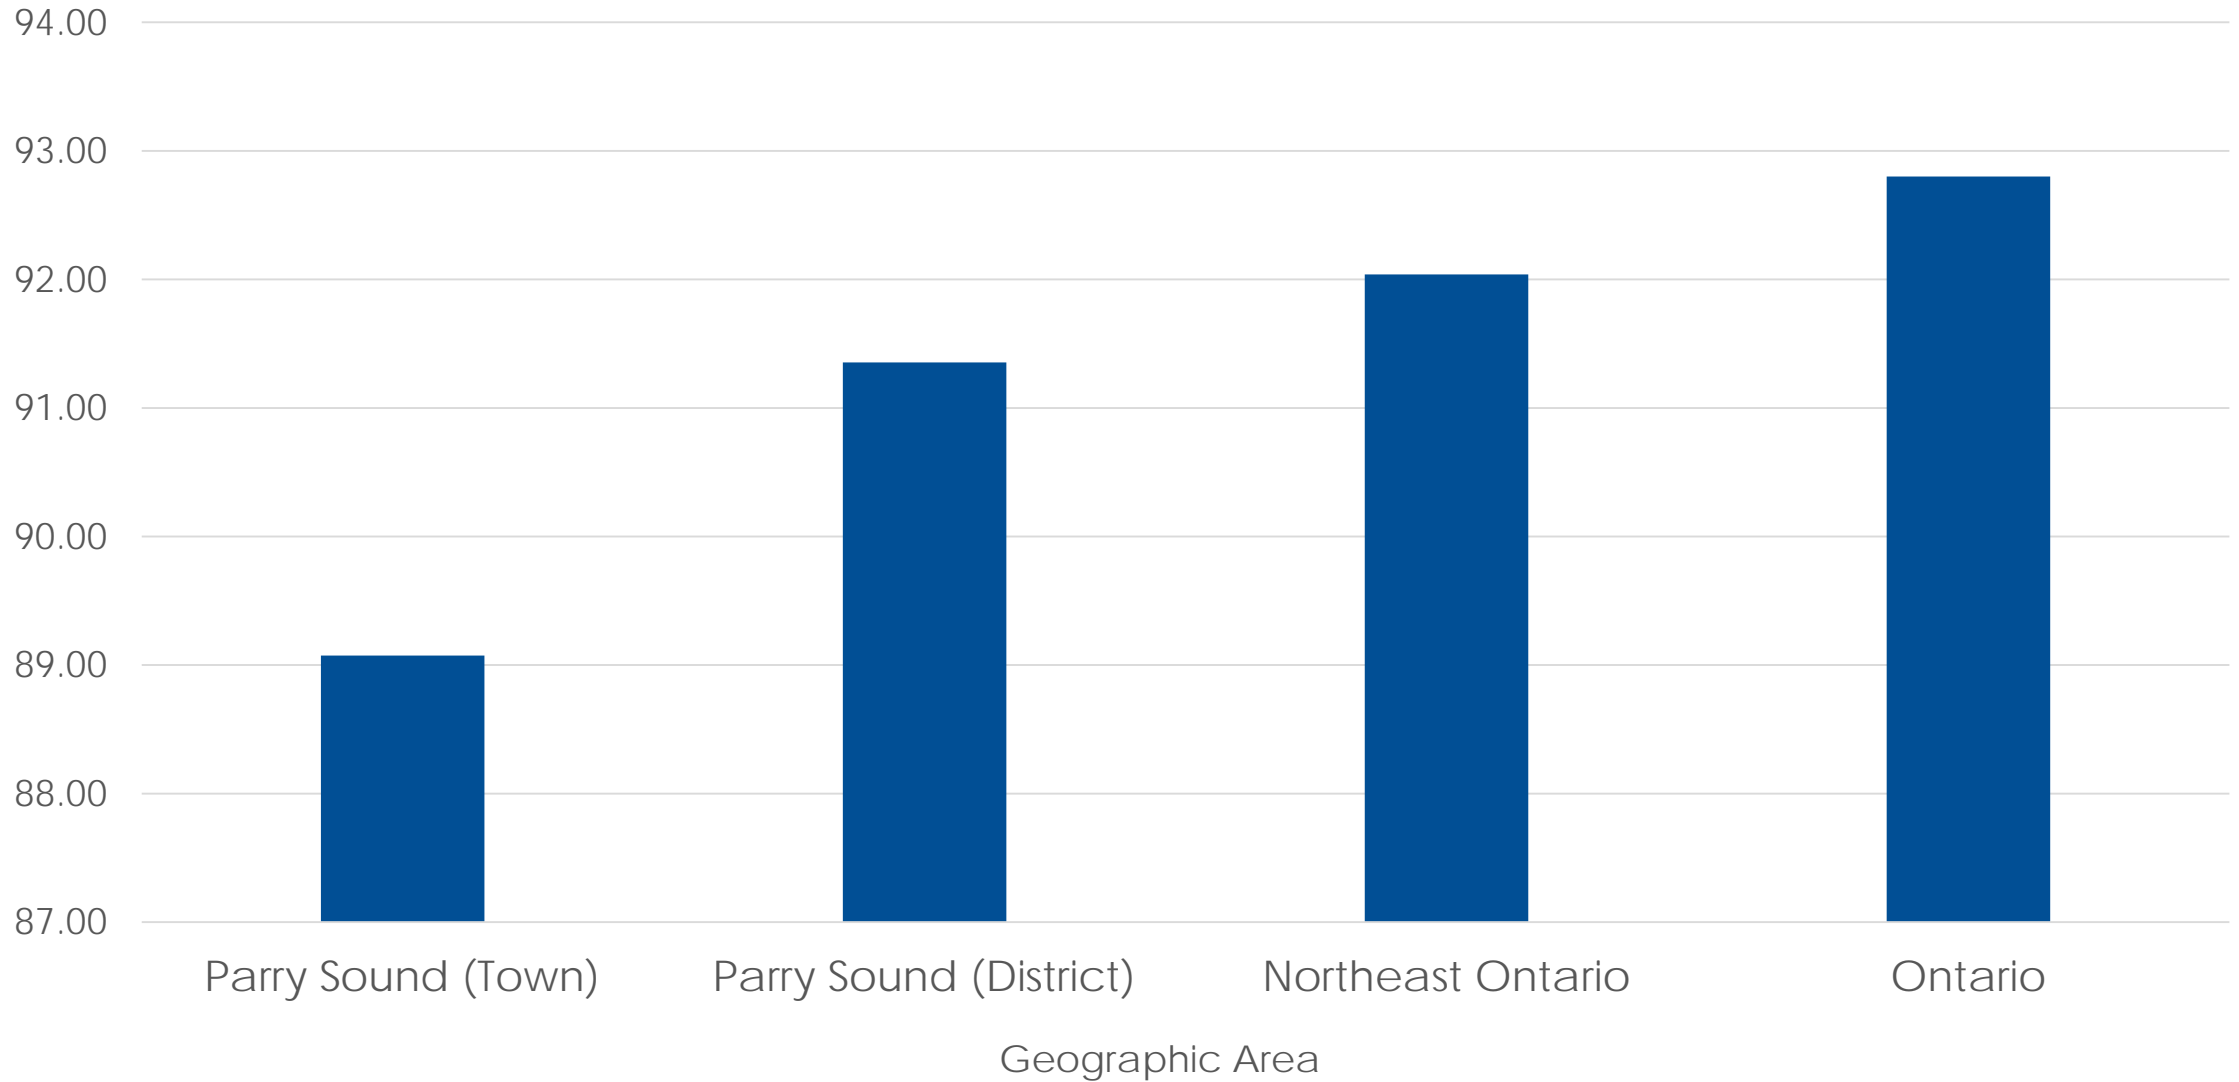

Economic Diversity Index

Source: Statistics Canada, 2016 Census of Population, and author's calculations based on Statistics Canada, Census of Population

Note: calculations based on the Herfindahl Index, and author's modification of the Herfindahl Index