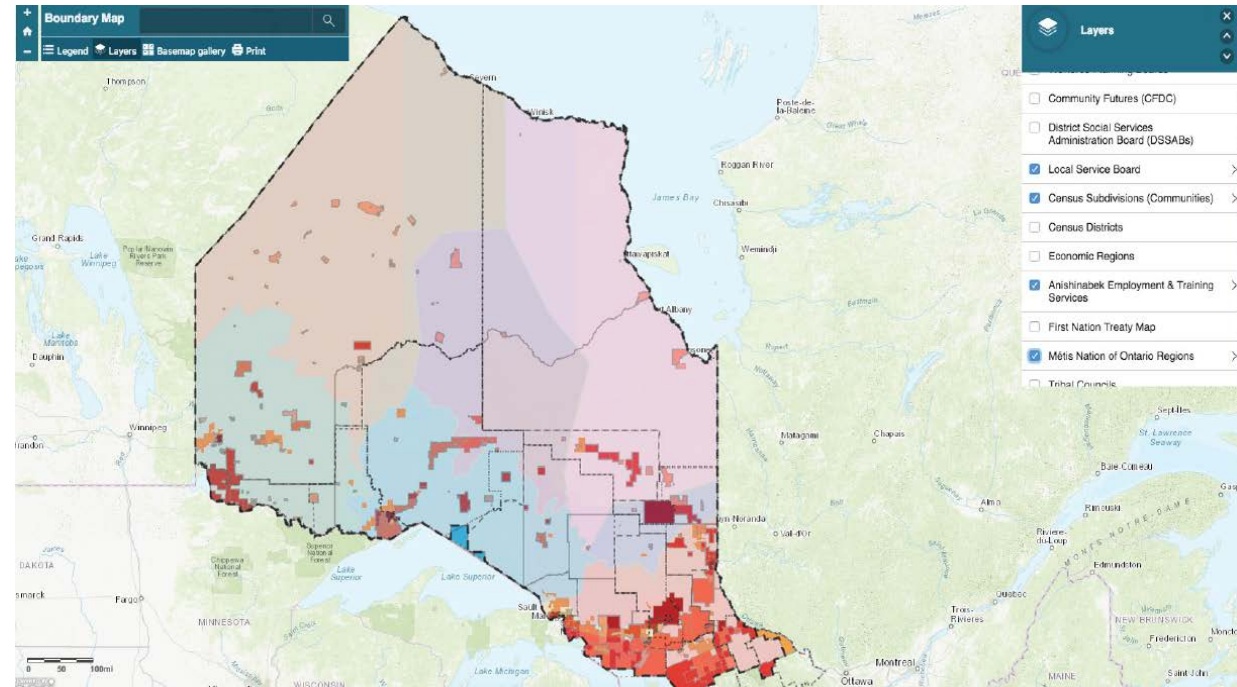

Our Region

Northern Ontario consists of (Census, 2011):

- 2 Economic Regions
- 11 Districts
- 278 Census Sub-Divisions (communities)
 - 144 Municipalities
 - 118 First Nation Reserves or Settlements
 - 16 Unorganized CSDs

~ 780,000 individuals

The Work We Do

NORTHERN ONTARIO INFRASTRUCTURE MAP

NORTHERN ONTARIO BOUNDARY MAP

The Work We Do

Research Project: Measuring Growth In The North

Report Card to measure overall growth and well-being in Northern Ontario's communities

- Economic, social and environmental indicators
- Over time
- Against relevant comparative geographies

To **track** progress, and **evaluate the impact** of policies.

NPI Summer Placement Program

4 months, May to August
in a community in
Northern Ontario