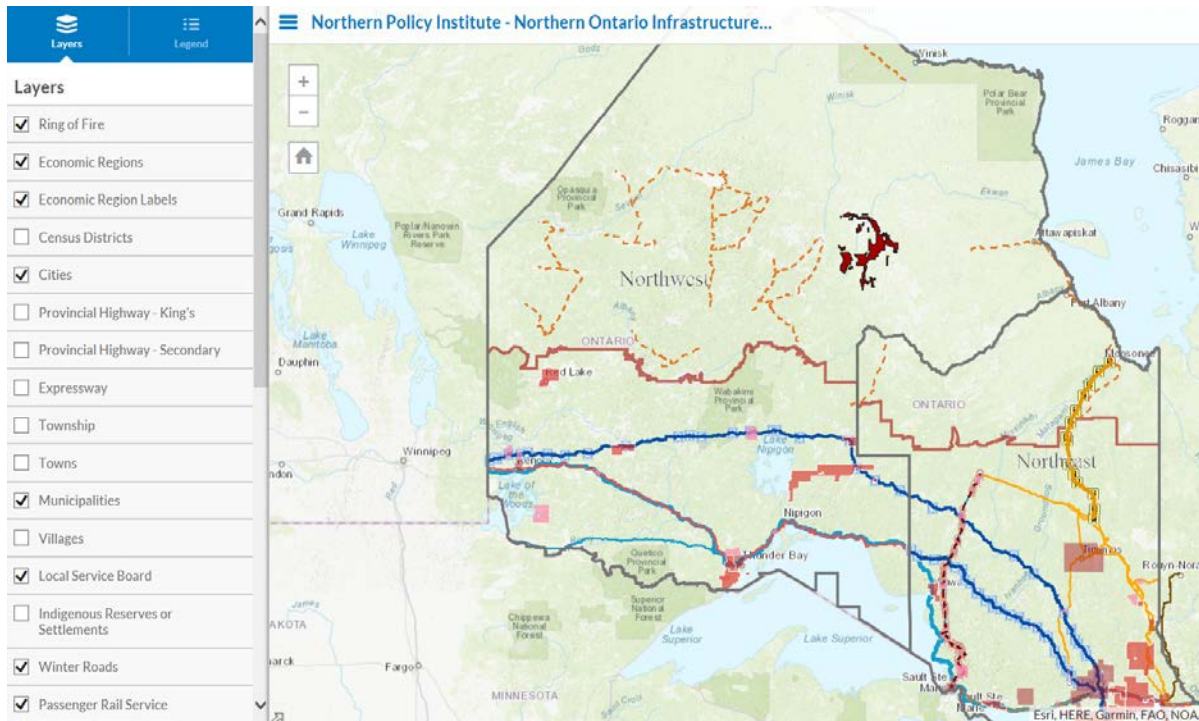

The Work We Do

NORTHERN ONTARIO INFRASTRUCTURE MAP