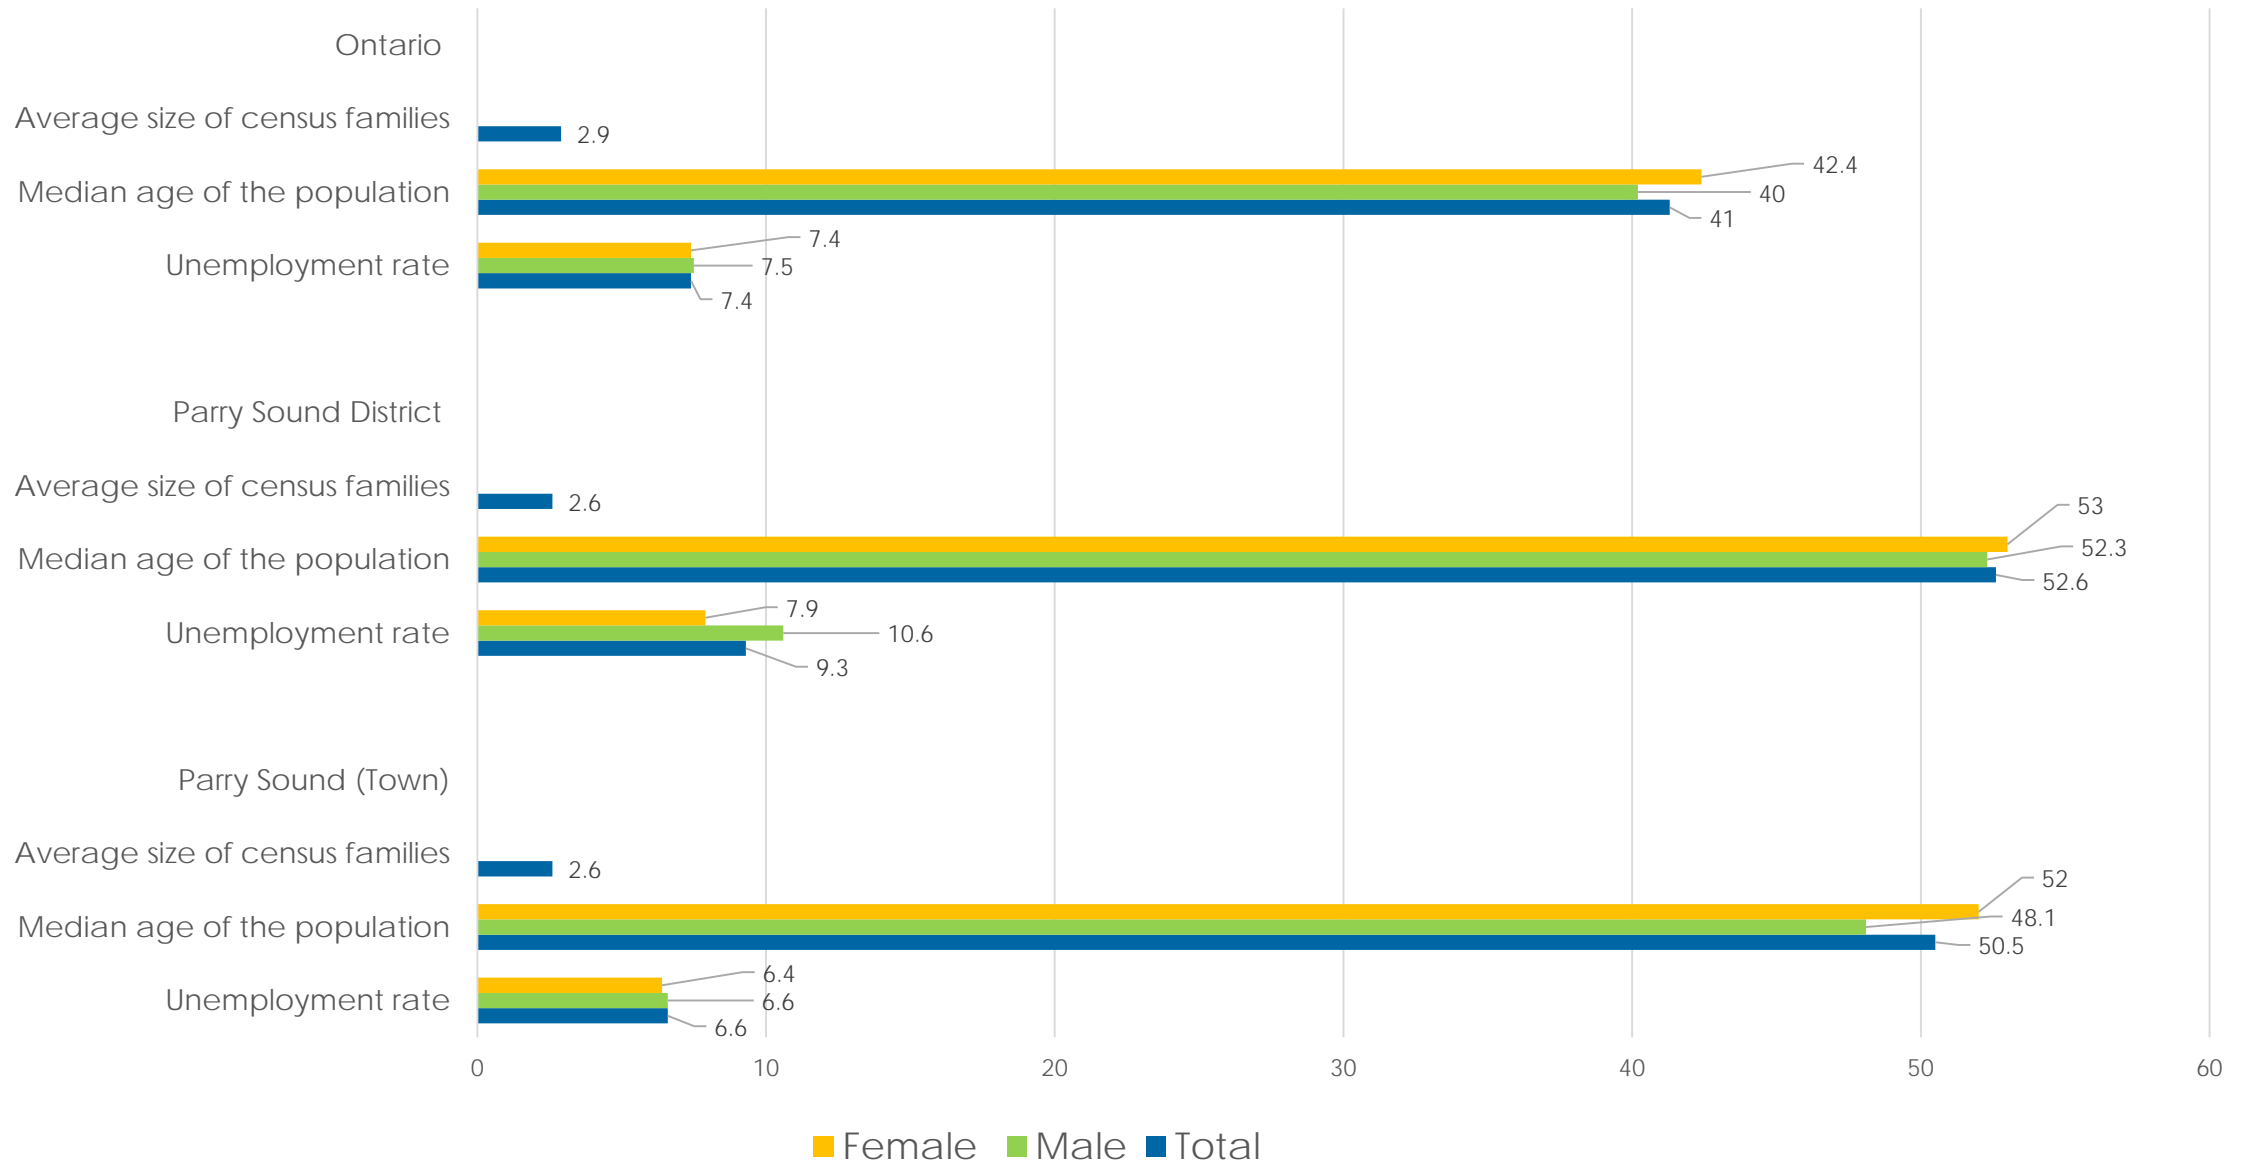

Demographic Comparison, Parry Sound to Ontario

Source: Statistics Canada, 2016 Census of Population, and author's calculations based on Statistics Canada, Census of Population