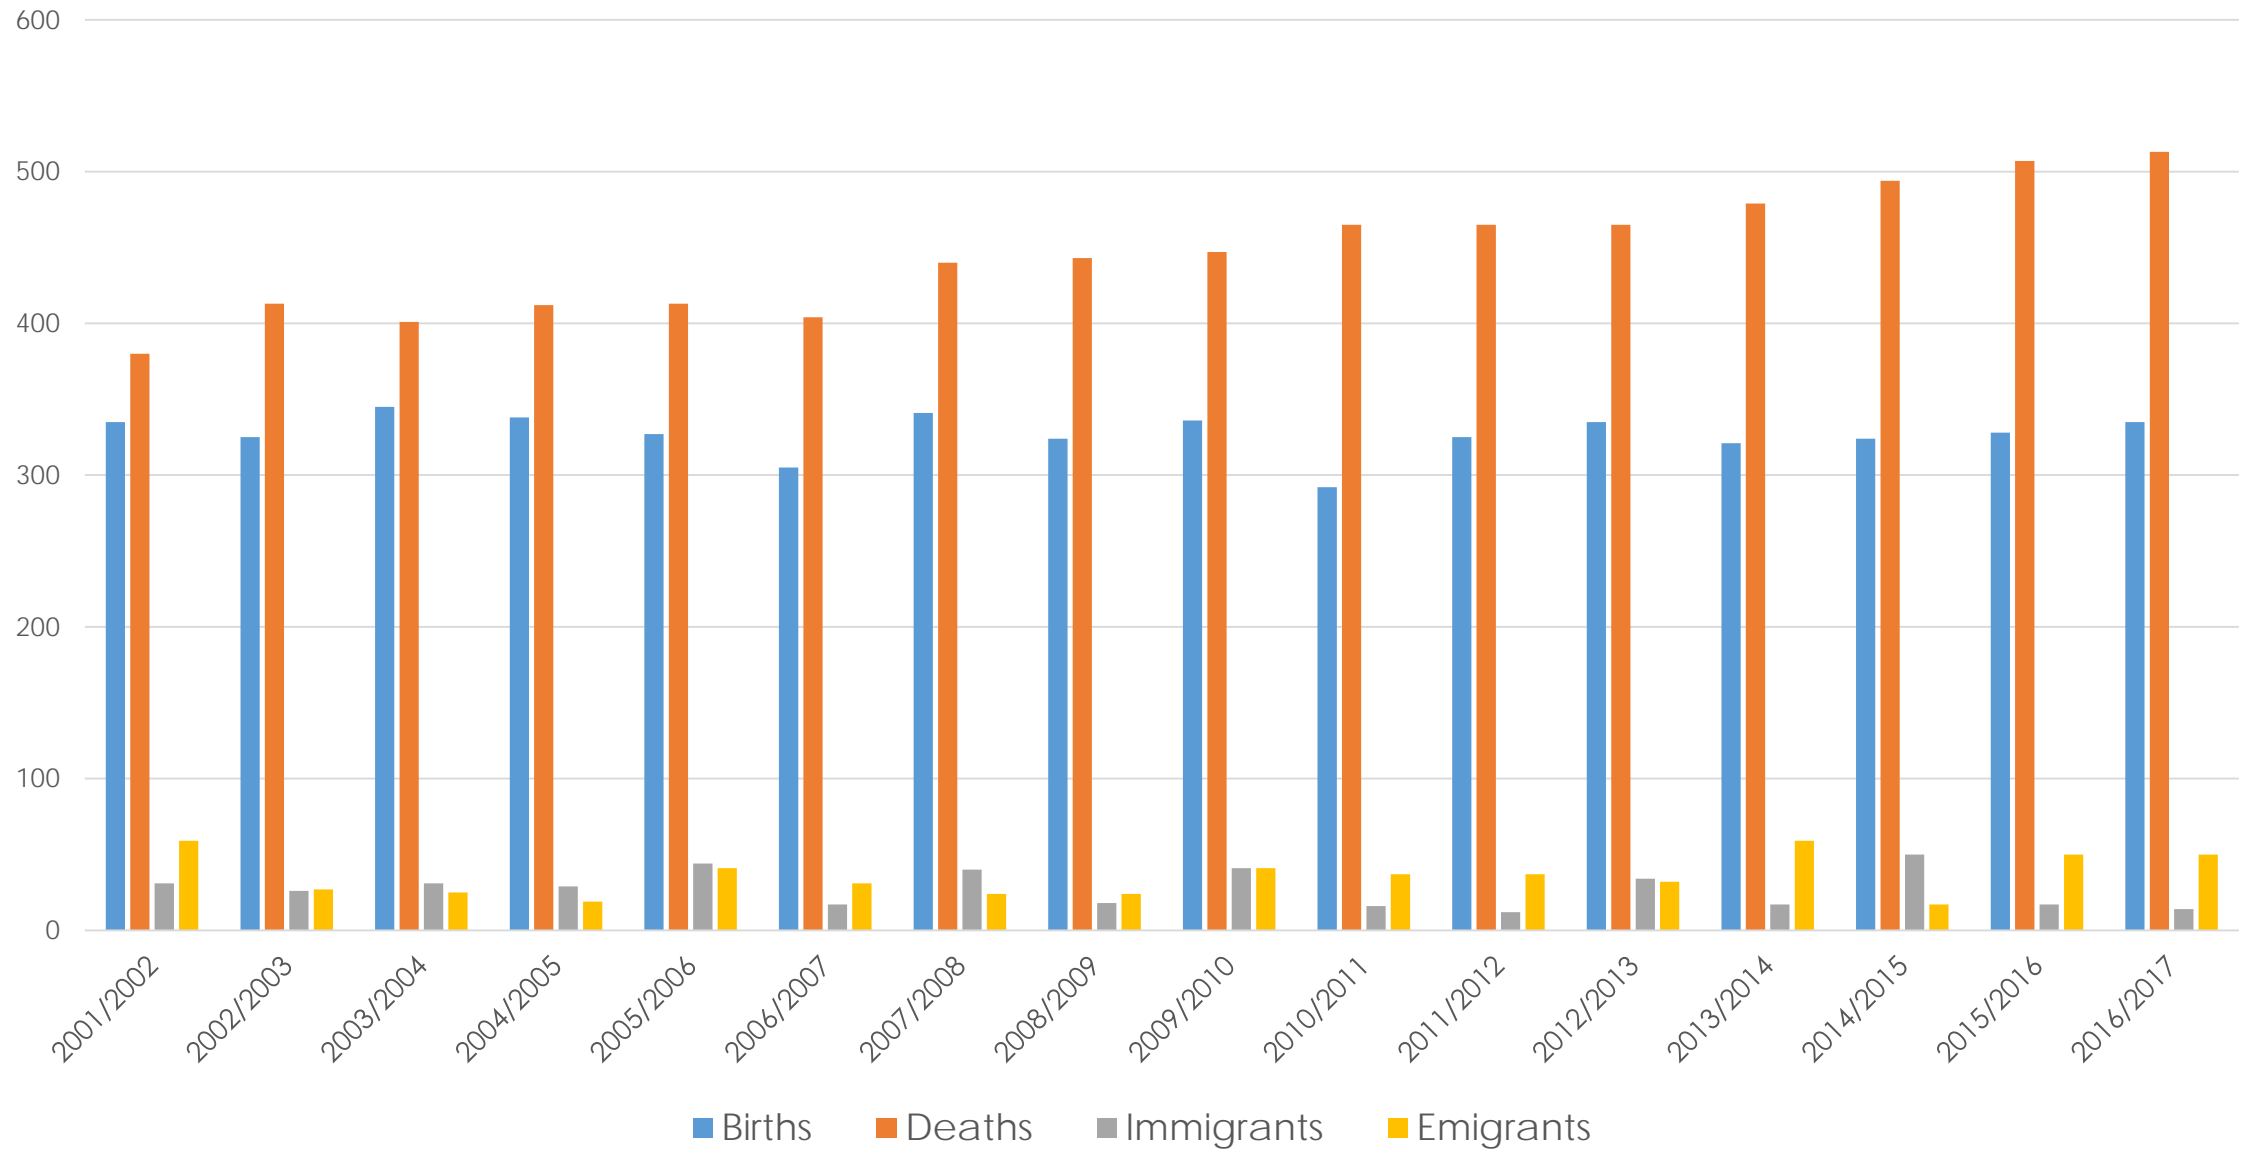

Births, Deaths, Immigrants and Emigrants for Parry Sound District

Source: Statistics Canada, Components of Population Growth, CANSIM Table: 051-0063, author's calculations