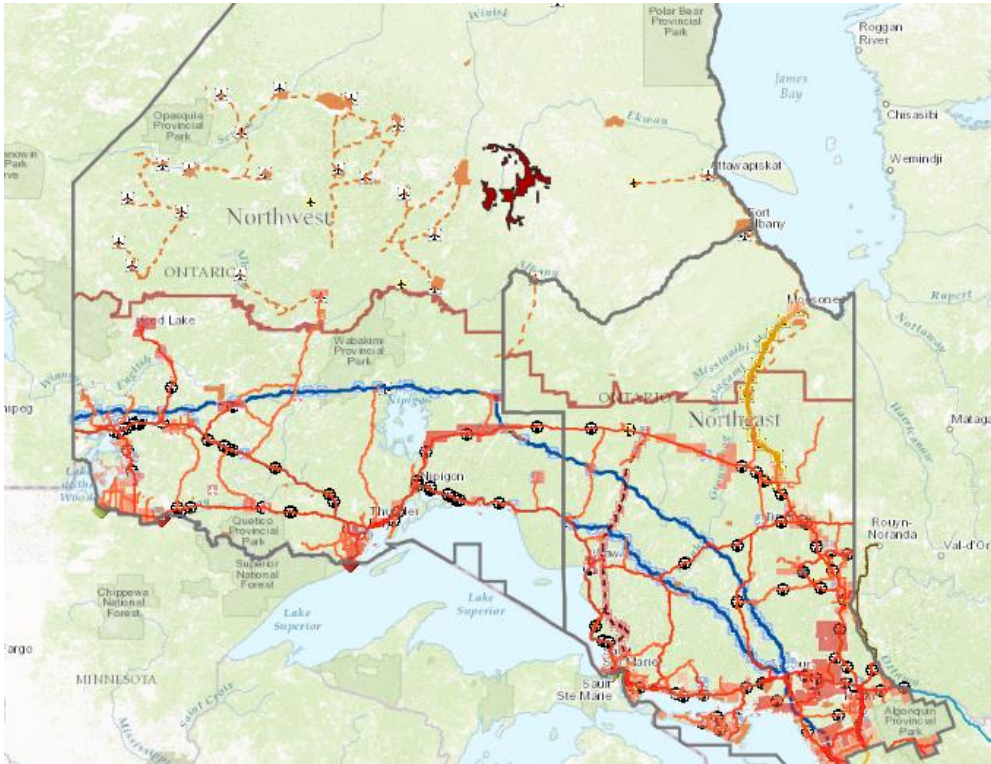

Northern Ontario Infrastructure Map www.northernpolicy.ca/maps